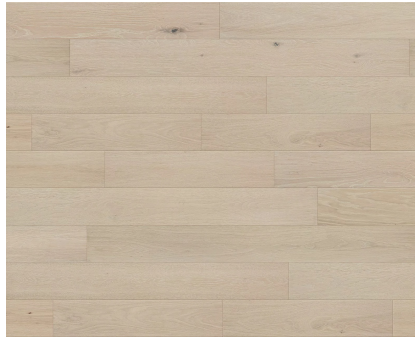

QUARTZ MATERIAL

WOOD FLOOR
COLOR: VAN GOGH

MASTER BEDROOM

ELECTRICAL

FLOORING

WOOD FLOOR
COLOR: VAN GOGH

MASTER BATH UPGRADE

PLUMBING • LIGHTING