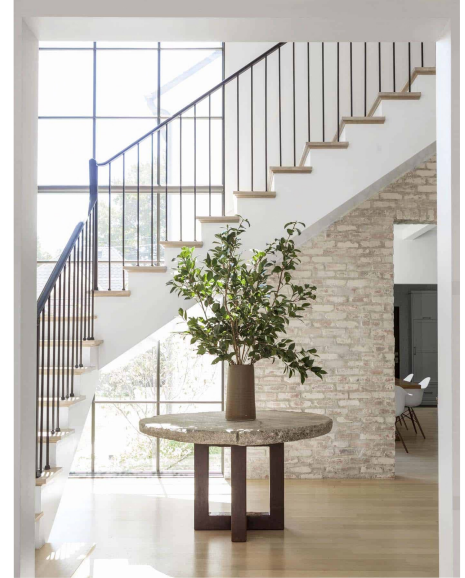

STAIRS • RAILING

METAL BALUSTERS - HAND RAIL TO MATCH
WOOD FLOOR