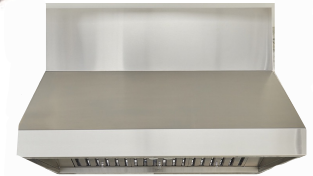

# SUMMER KITCHEN STANDARD

PLUMBING • LIGHTING

HARD SURFACES

CABINETY • APPLIANCES

QUARTZ COUNTER

CABINET HARDWARE

SLAB CABINET DOOR

ARTISAN 32 INCH  
GAS GRILL