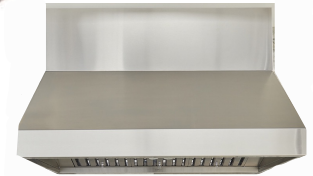

CABINET
HARDWARE

SLAB CABINET
WHITE

BLACK
ISLAND FINISH

36 INCH FRENCH DOOR
BOTTOM FREEZER

MICROWAVE DRAWER

DISHWASHER

36 GAS RANGETOP

Thermador 

52 INCH BRUSHED
ALUMINUM FAN

FLOORING

CARPET

SUMMER KITCHEN STANDARD

PLUMBING • LIGHTING

HARD SURFACES

CABINETS • APPLIANCES

QUARTZ COUNTER

CABINET HARDWARE

SLAB CABINET DOOR

ARTISAN 32 INCH
GAS GRILL

STAINLESS 36INCH WALL HOOD

• ELEMENT HOME BUILDERS • LAKE SHEEN SOUND • MODERN FINISHES •

CEILING STANDARD

FLAT CEILINGS THROUGHOUT

**TONGUE & GROOVE PAINTED
LANAI + FRONT EXTERIOR ENTRY**