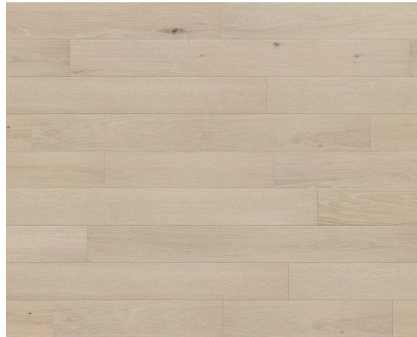

WOOD FLOOR
COLOR: VAN GOGH