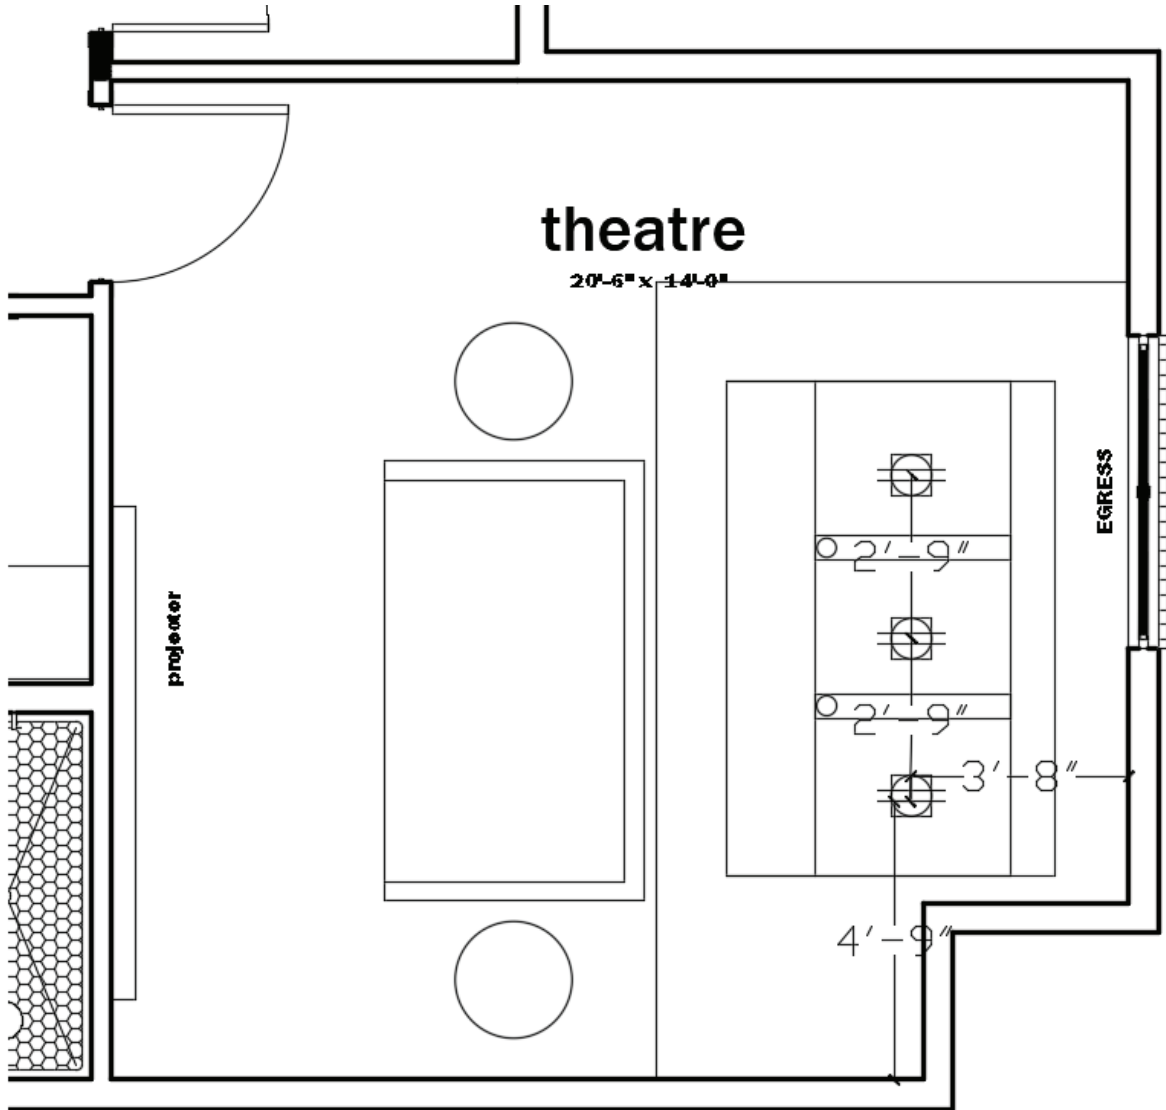

LAKE SHEEN SOUND LOT 6 | OFFICE FLOOR OUTLET

LAKE SHEEN SOUND LOT 6 | FAMILY ROOM FLOOR OUTLET

LAKE SHEEN SOUND LOT 6 | 1ST FLOOR FLOORING SCHEDULE

- Ⓐ Wood- Sawgrass Hills Melrose White Oak
- Ⓑ Tile- Daltile Scripser Oracle & Rebel Checkerboard
- Ⓒ Stone- Jeffrey Court Chapter 18 #18146 Calacatta Gold
- Ⓓ Stone- Angolo Thassos Sabbia
- Ⓔ Tile- Visconde Silver Matte
- Ⓕ Tile- Nextone Dark Natural Dot
- Ⓖ Tile- Kobe Borghini Natural