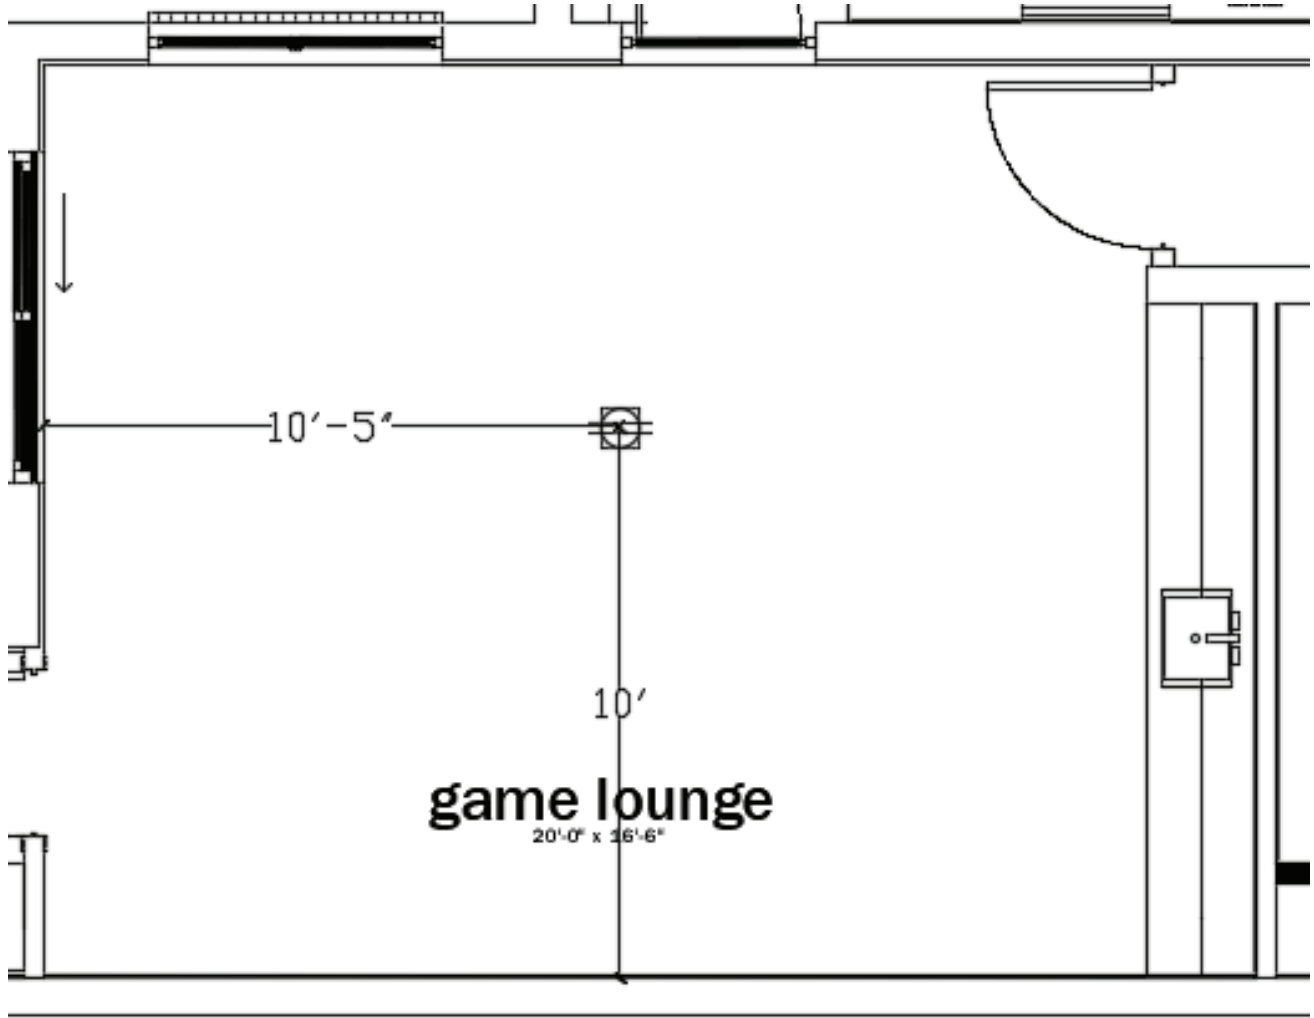

LAKE SHEEN SOUND LOT 6 | OFFICE FLOOR OUTLET

LAKE SHEEN SOUND LOT 6 | FAMILY ROOM FLOOR OUTLET

LAKE SHEEN SOUND LOT 6 | 1ST FLOOR FLOORING SCHEDULE

- Ⓐ Wood- Sawgrass Hills Melrose White Oak
- Ⓑ Tile- Daltile Scripser Oracle & Rebel Checkerboard
- Ⓒ Stone- Jeffrey Court Chapter 18 #18146 Calacatta Gold
- Ⓓ Stone- Angolo Thassos Sabbia
- Ⓔ Tile- Visconde Silver Matte
- Ⓕ Tile- Nextone Dark Natural Dot
- Ⓖ Tile- Kobe Borghini Natural