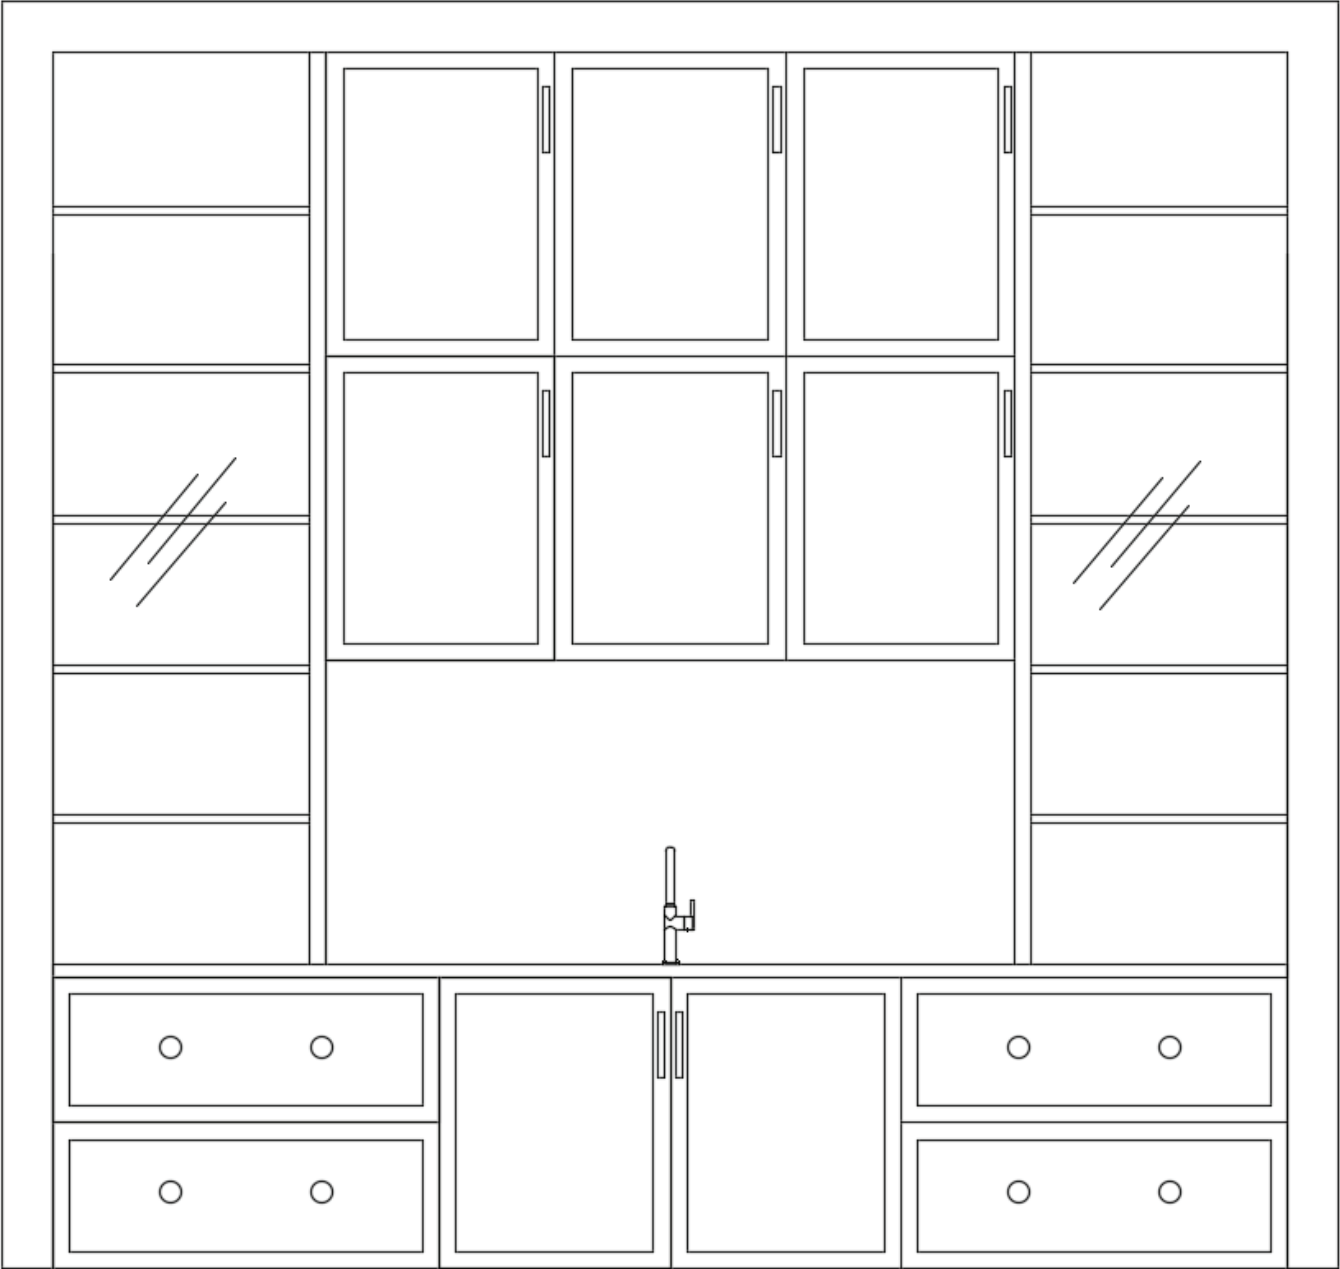

LAKE SHEEN SOUND LOT 6 | GAME ROOM

*Note- Door Added to Game Room

Black Metal and Glass

LAKE SHEEN SOUND LOT 6 | GAME ROOM CEILING

Perimeter Soffit W/ Accent Paint & Lighting

Cabinet Design Concept

LAKE SHEEN SOUND LOT 6 | GAME ROOM BAR