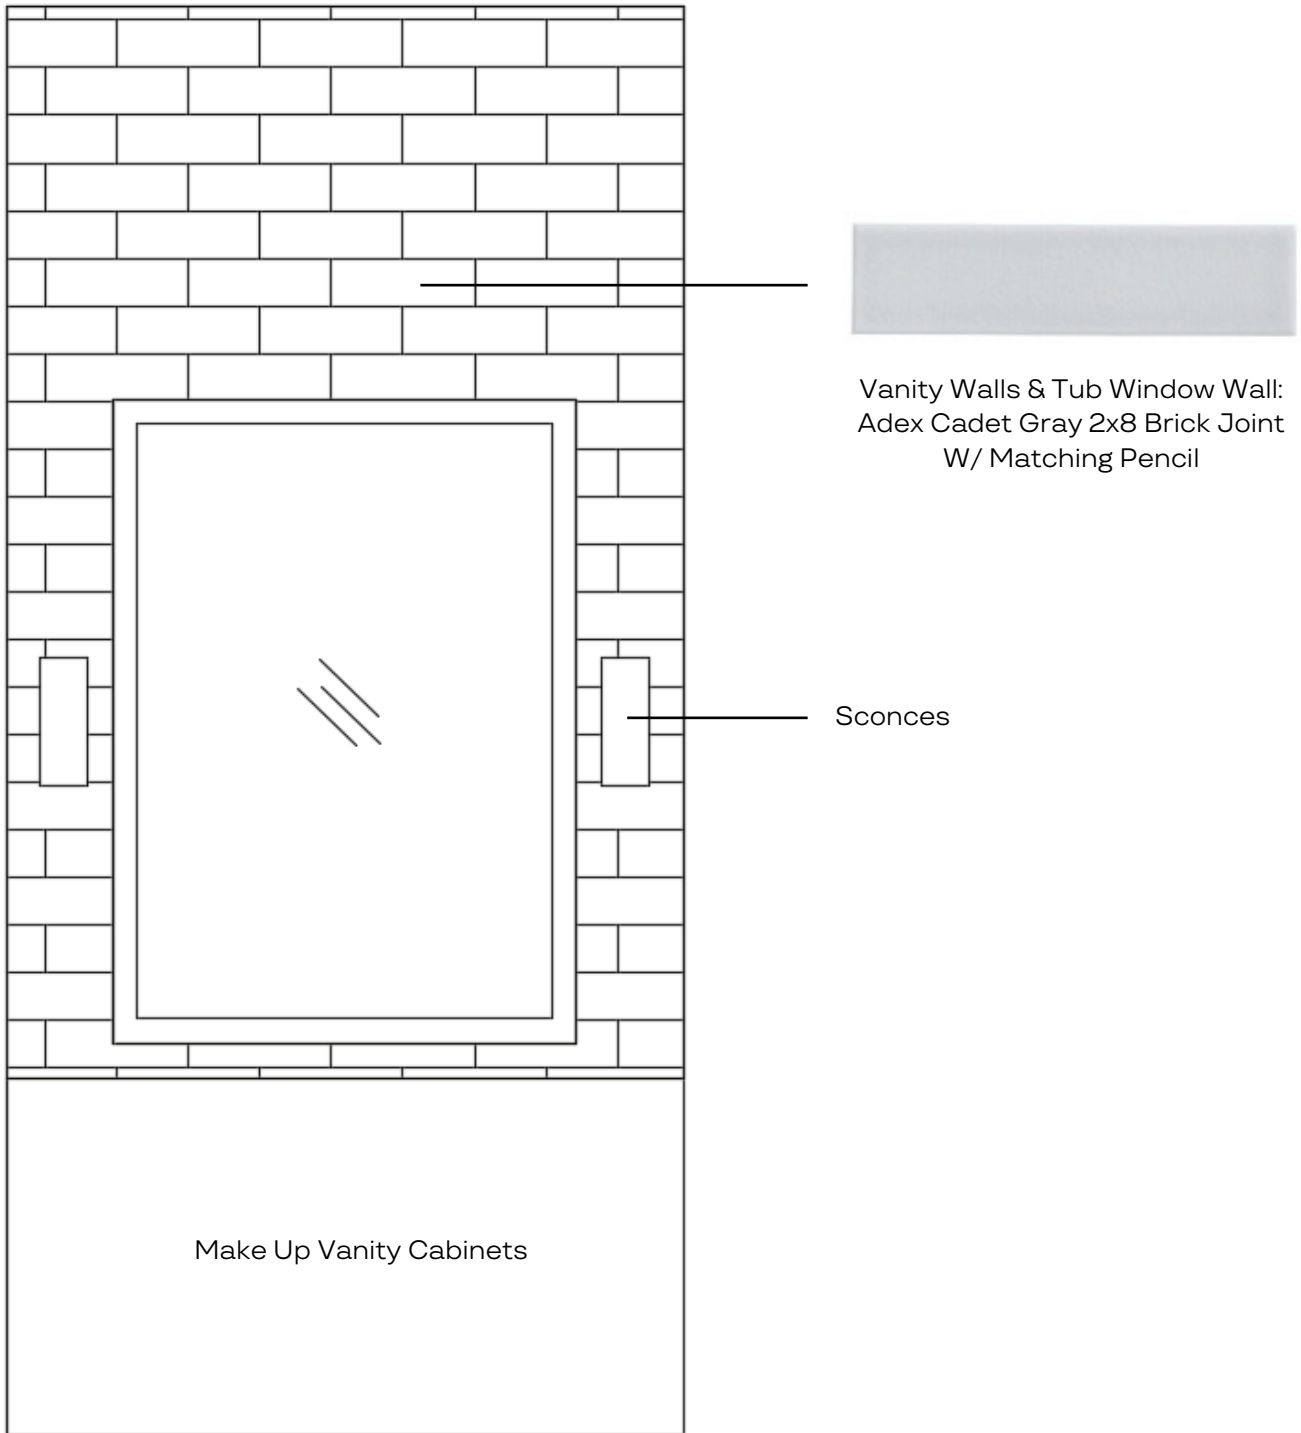

LAKE SHEEN SOUND LOT 6 | MASTER BATH VANITY