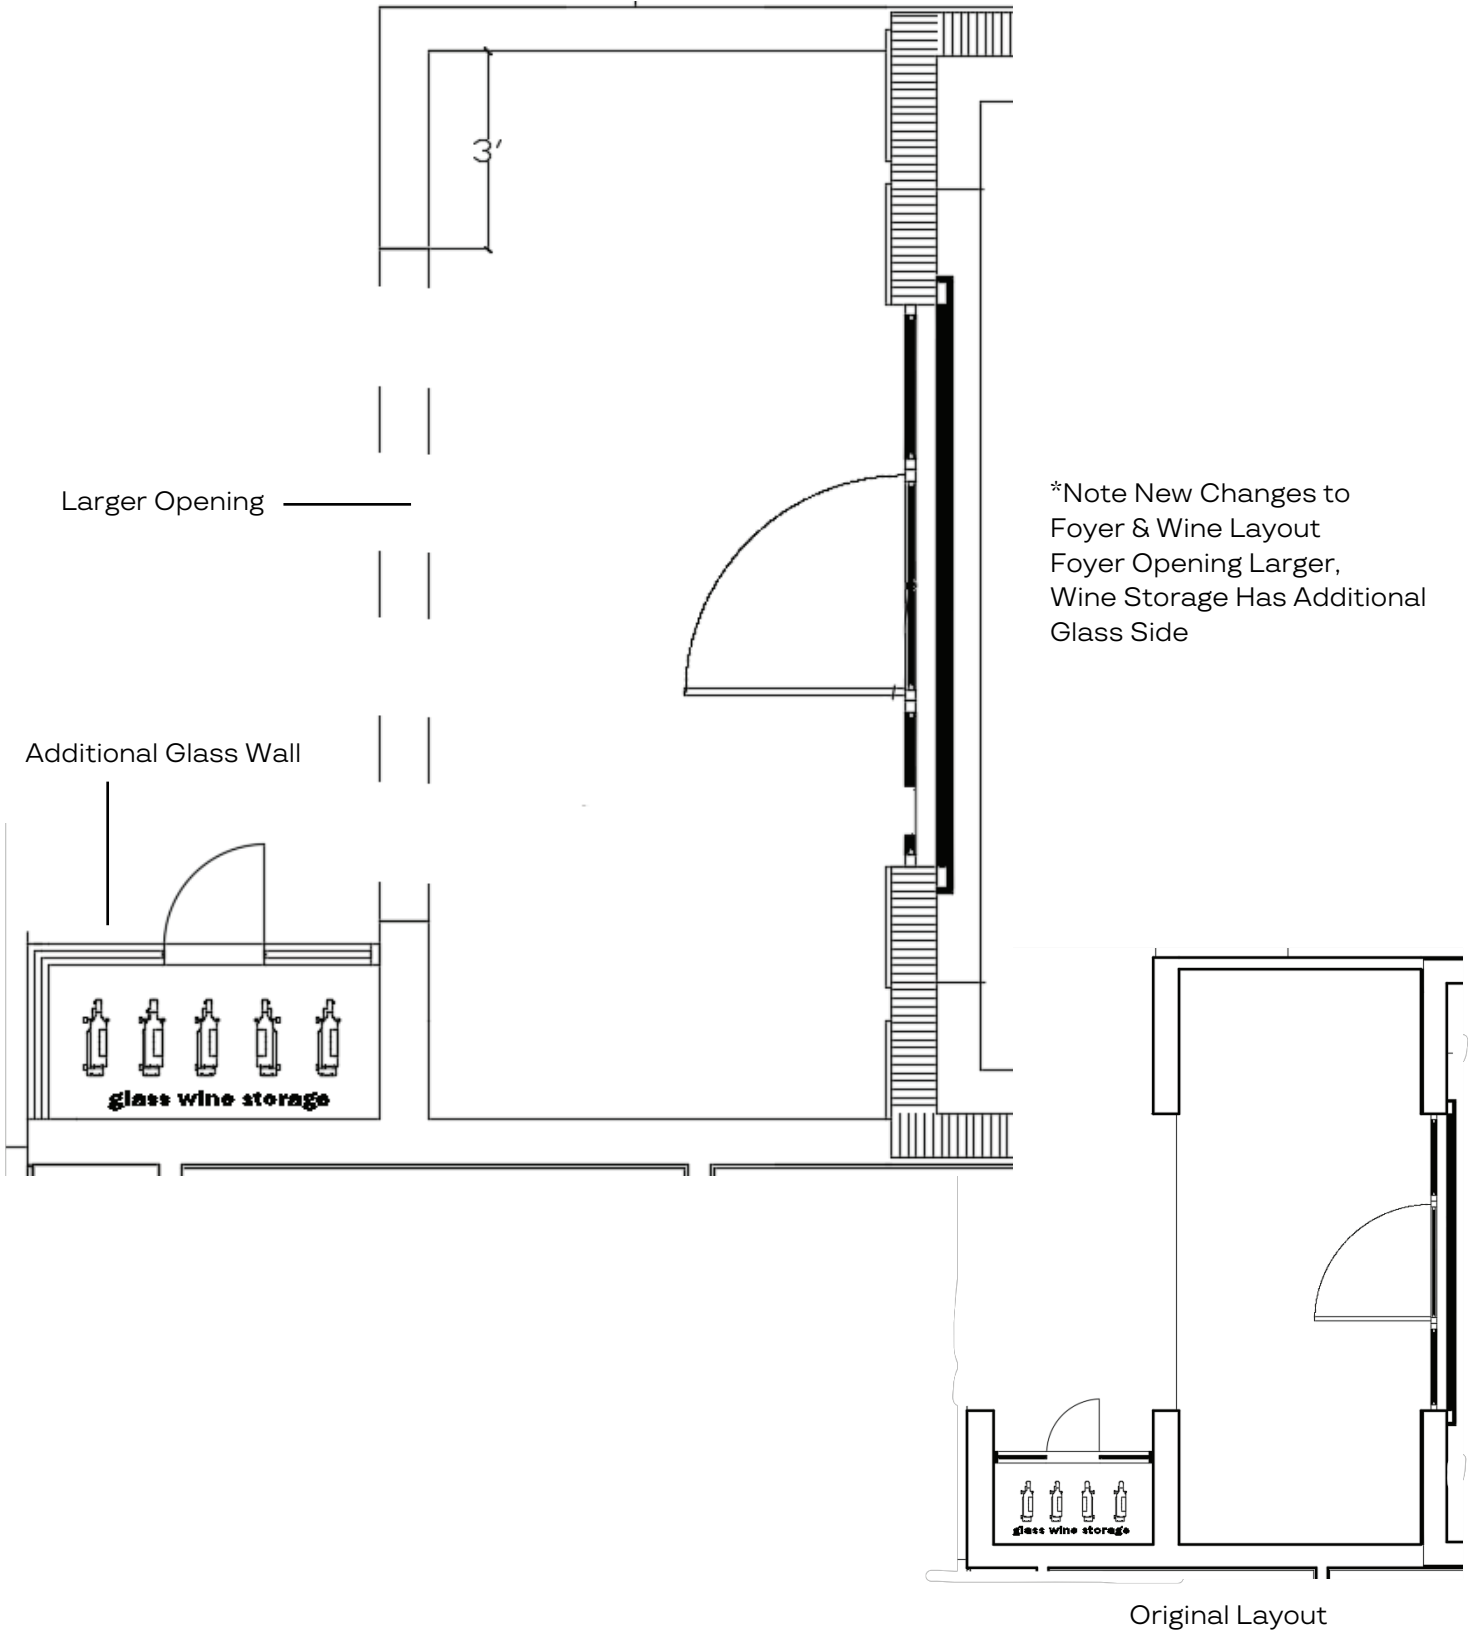

LAKE SHEEN SOUND LOT 6 | FOYER CEILING

Drywall Soffit W/ T&G in Center
Stained To Match Interior Stain
*Recessed Can Lighting

Stain: Minwax Weathered
Oak #270

LAKE SHEEN SOUND LOT 6 | WINE ROOM & FOYER

LAKE SHEEN SOUND LOT 6 | WINE ROOM