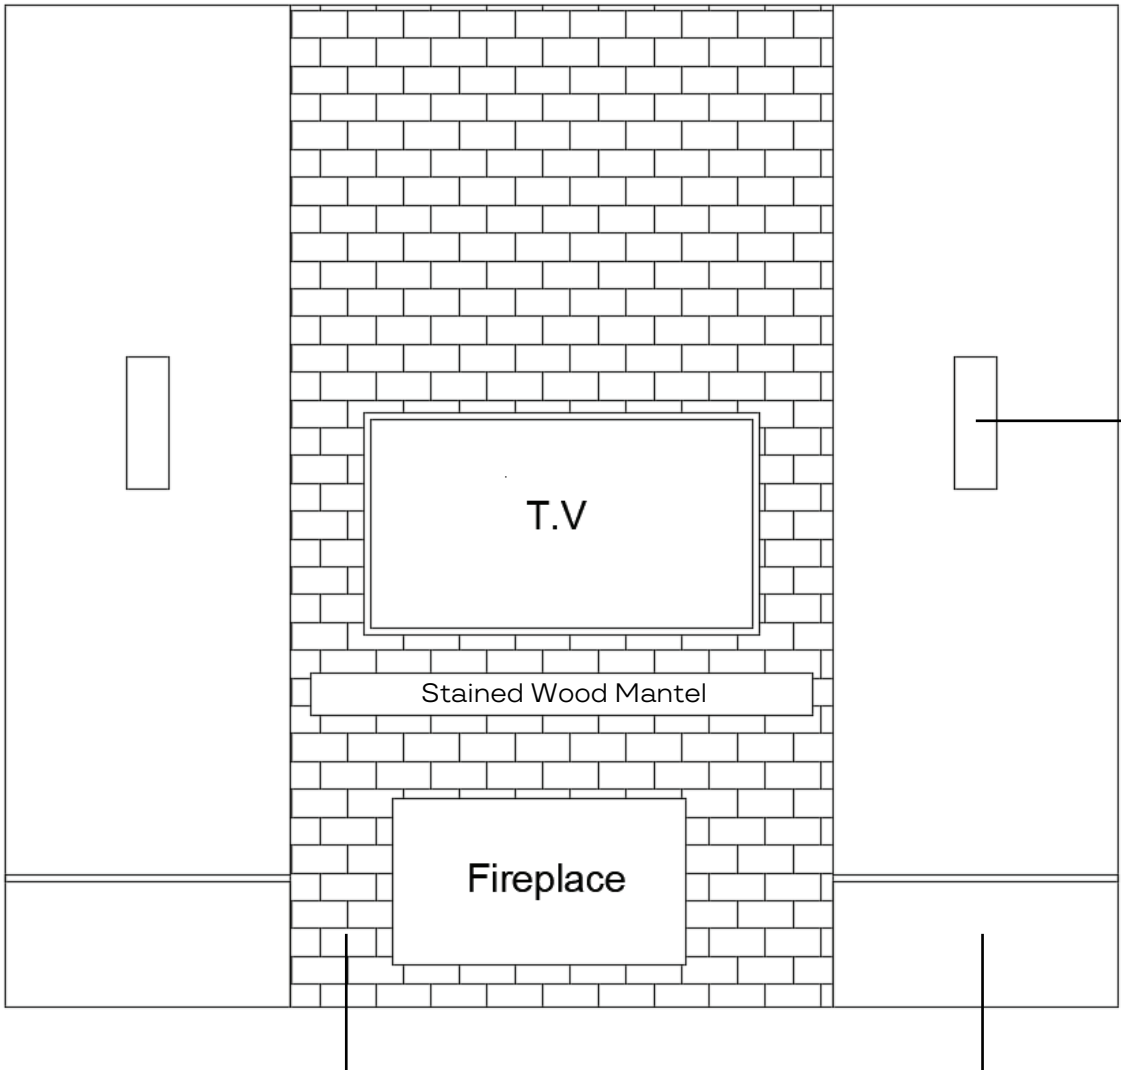

LAKE SHEEN SOUND LOT 6 | SUMMER KITCHEN FIREPLACE