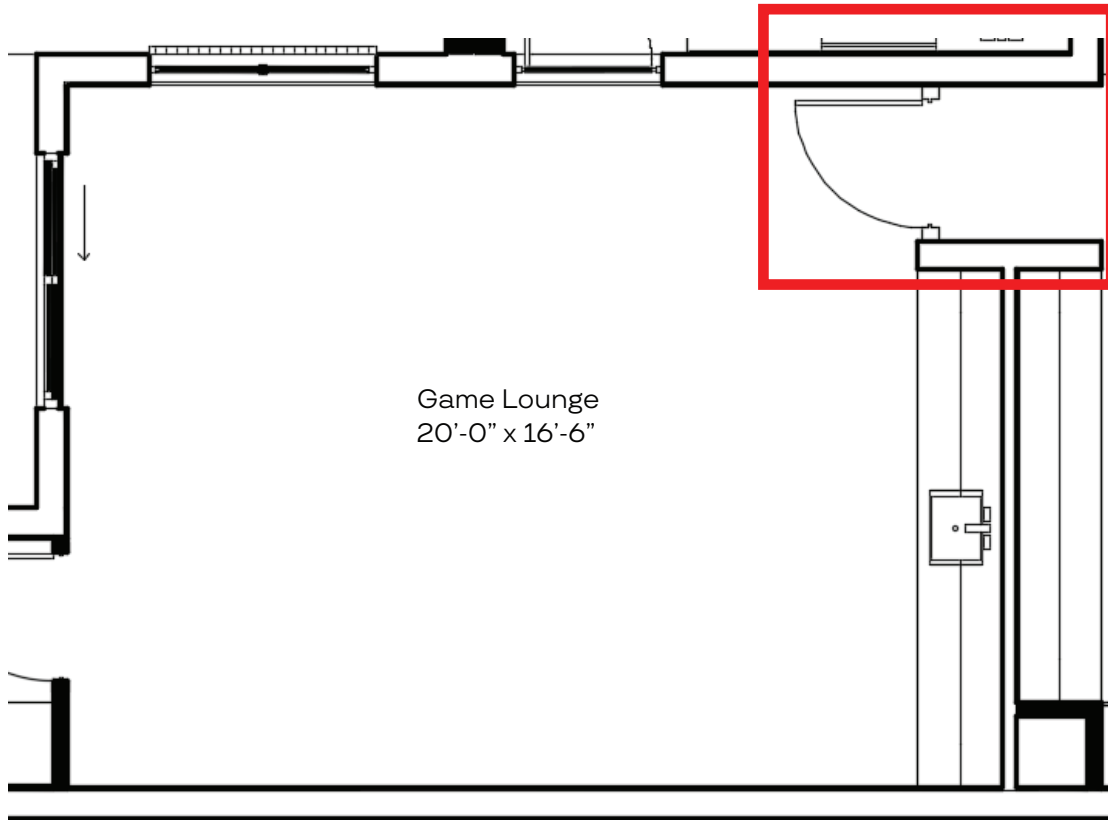

LAKE SHEEN SOUND LOT 6 | GAME ROOM

*Note- Door Added to Game Room

Black Metal and Glass

LAKE SHEEN SOUND LOT 6 | GAME ROOM CEILING

Perimeter Soffit W/ Accent Paint & Lighting

Cabinet Design Concept

LAKE SHEEN SOUND LOT 6 | GAME ROOM BAR