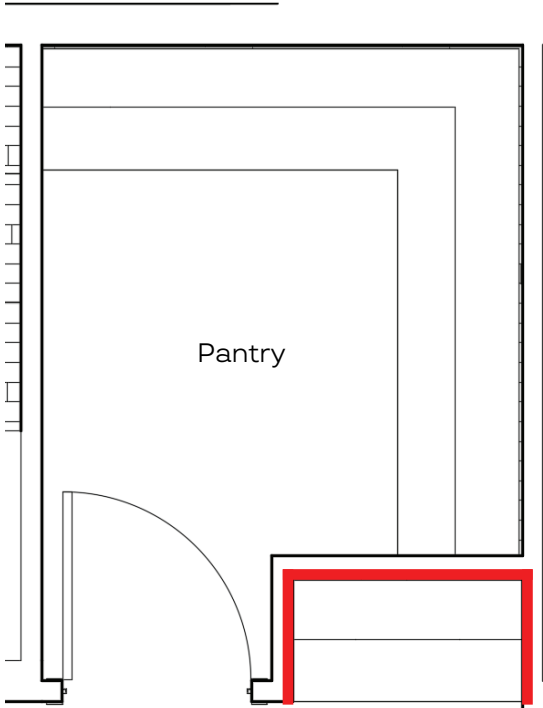

LAKE SHEEN SOUND LOT 6 | PANTRY