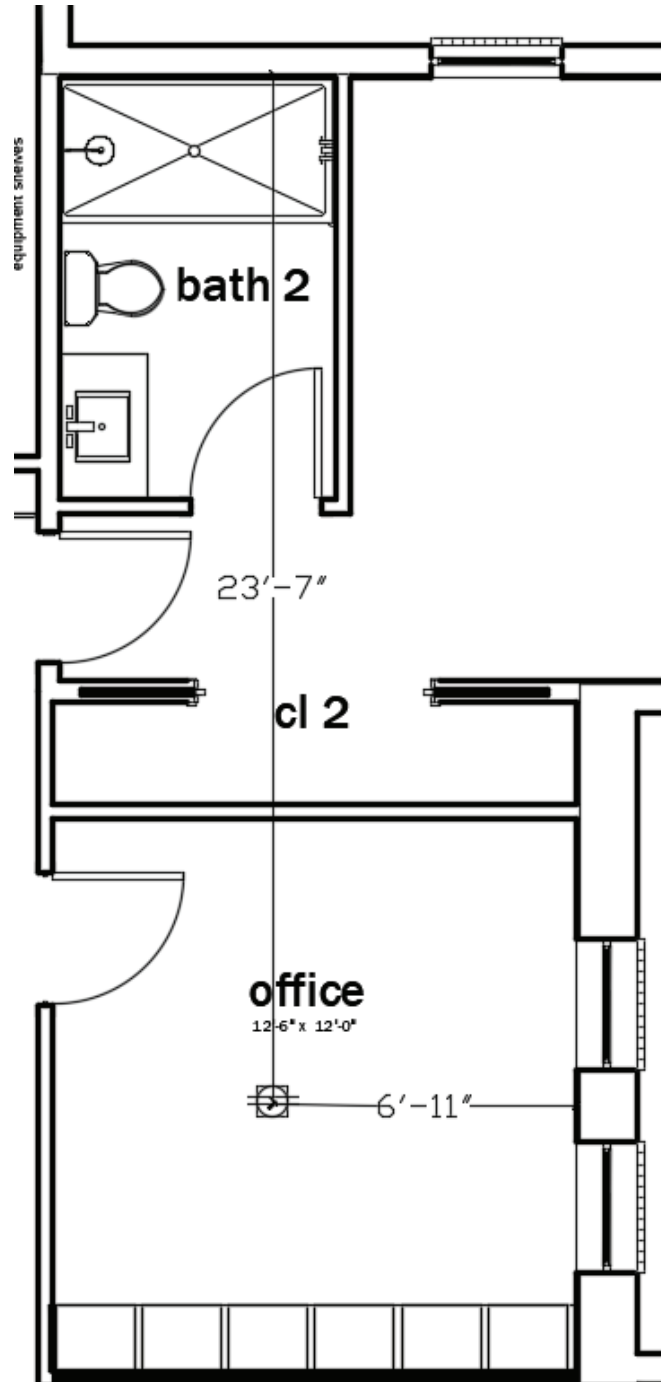

LAKE SHEEN SOUND LOT 6 | OFFICE FLOOR OUTLET