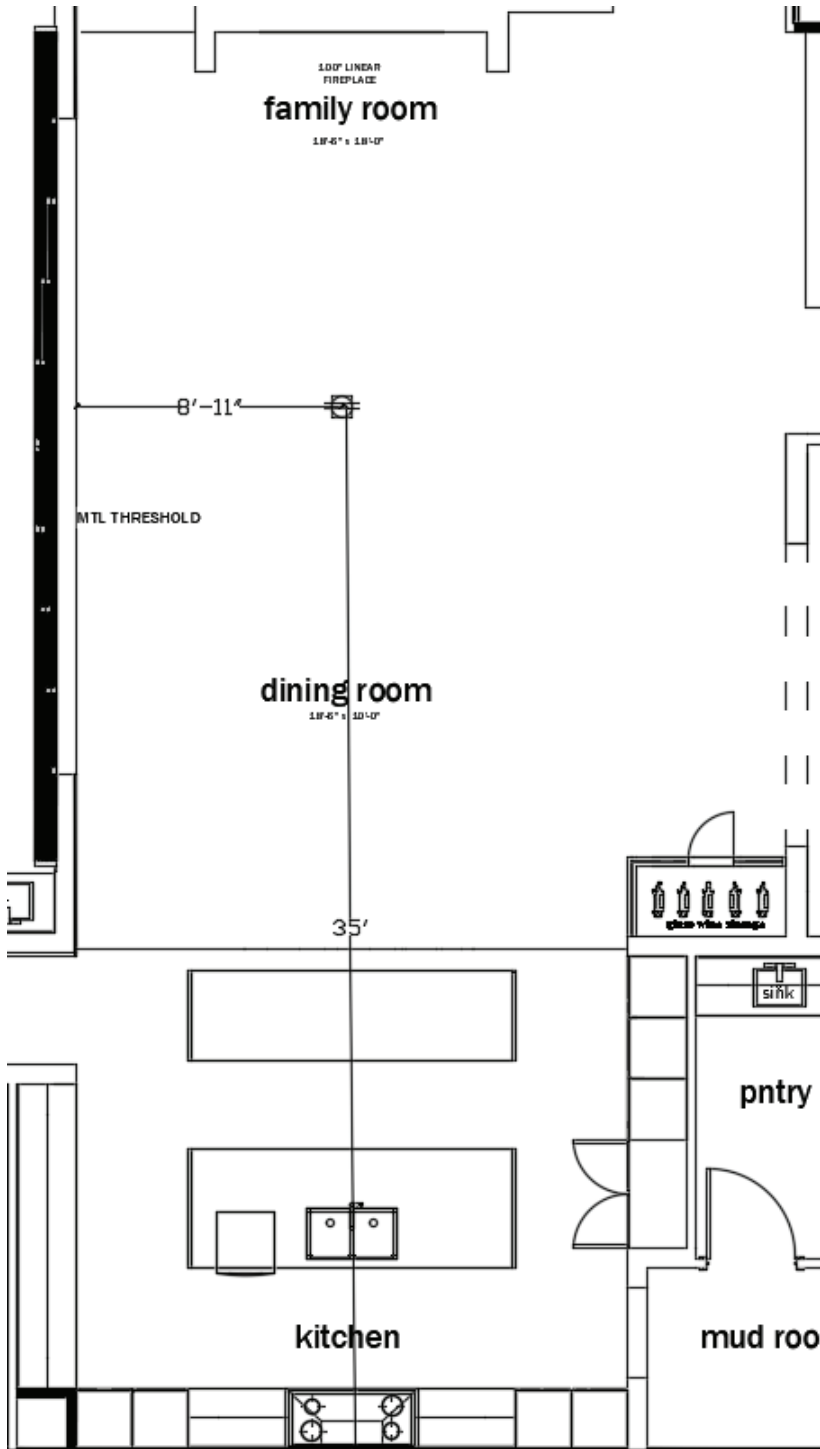

LAKE SHEEN SOUND LOT 6 | FAMILY ROOM FLOOR OUTLET