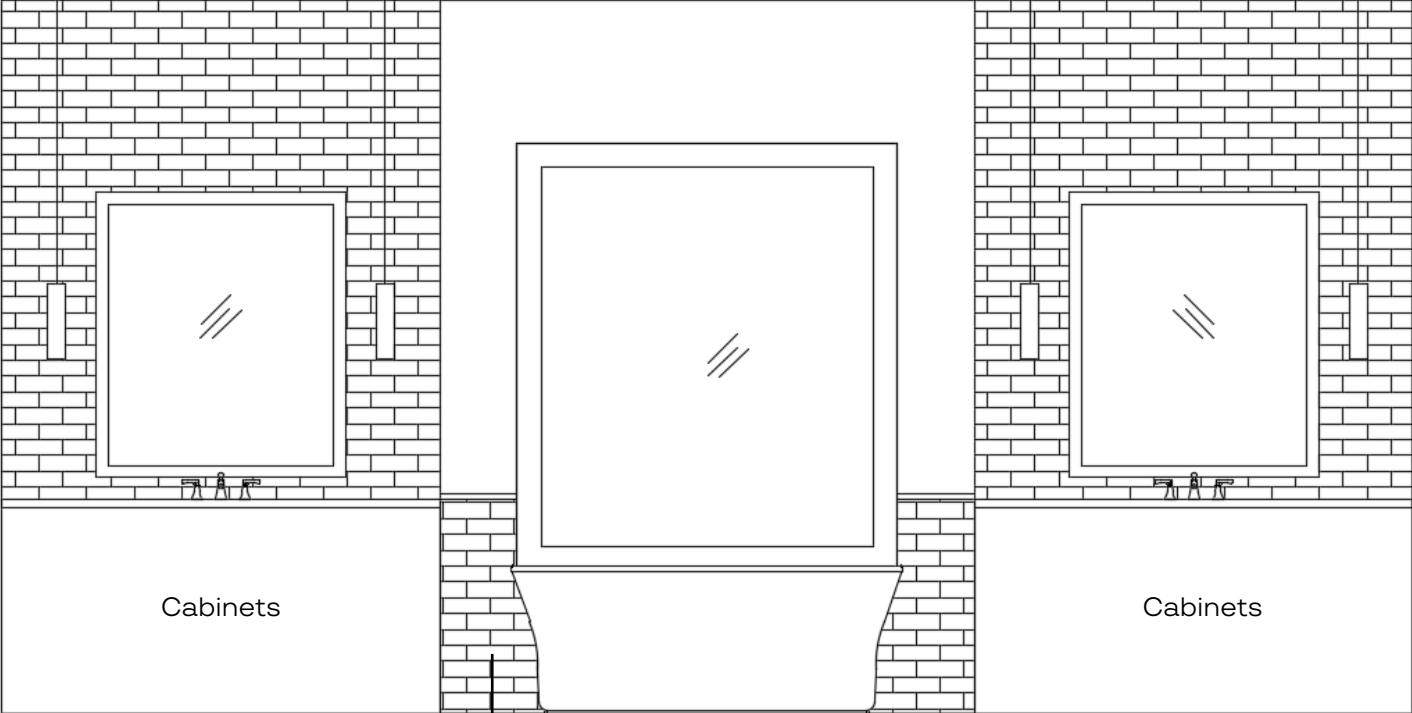

LAKE SHEEN SOUND LOT 6 | MASTER BATH

Vanity Walls & Tub Window Wall: Adex Cadet
Gray 2x8 Brick Joint W/ Matching Pencil for Tub Area