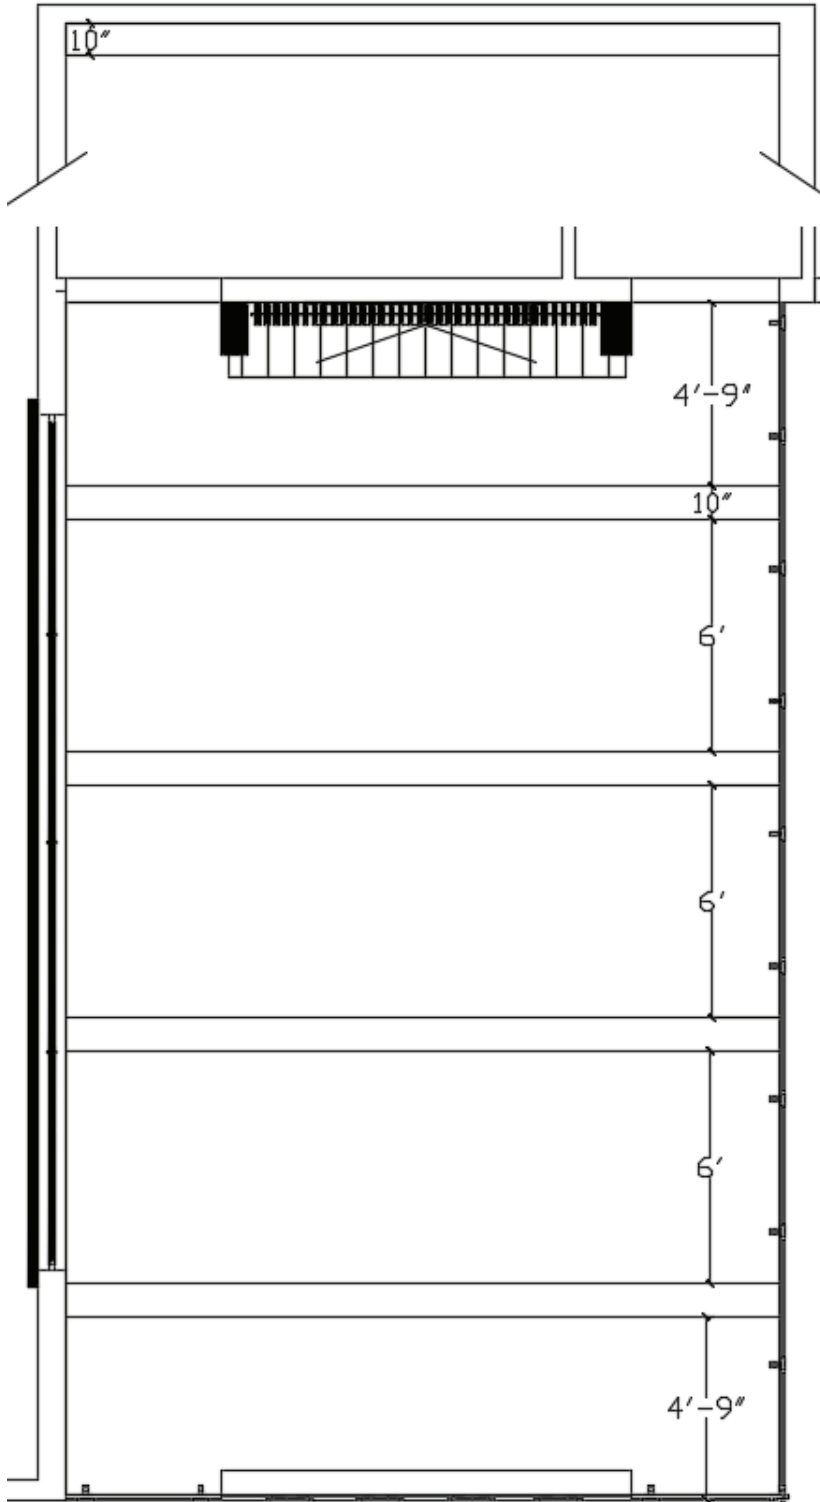

LAKE SHEEN SOUND LOT 6 | FAMILY ROOM CEILING

10" Square Stained Wood Beams
Stained To Match Interior Stain