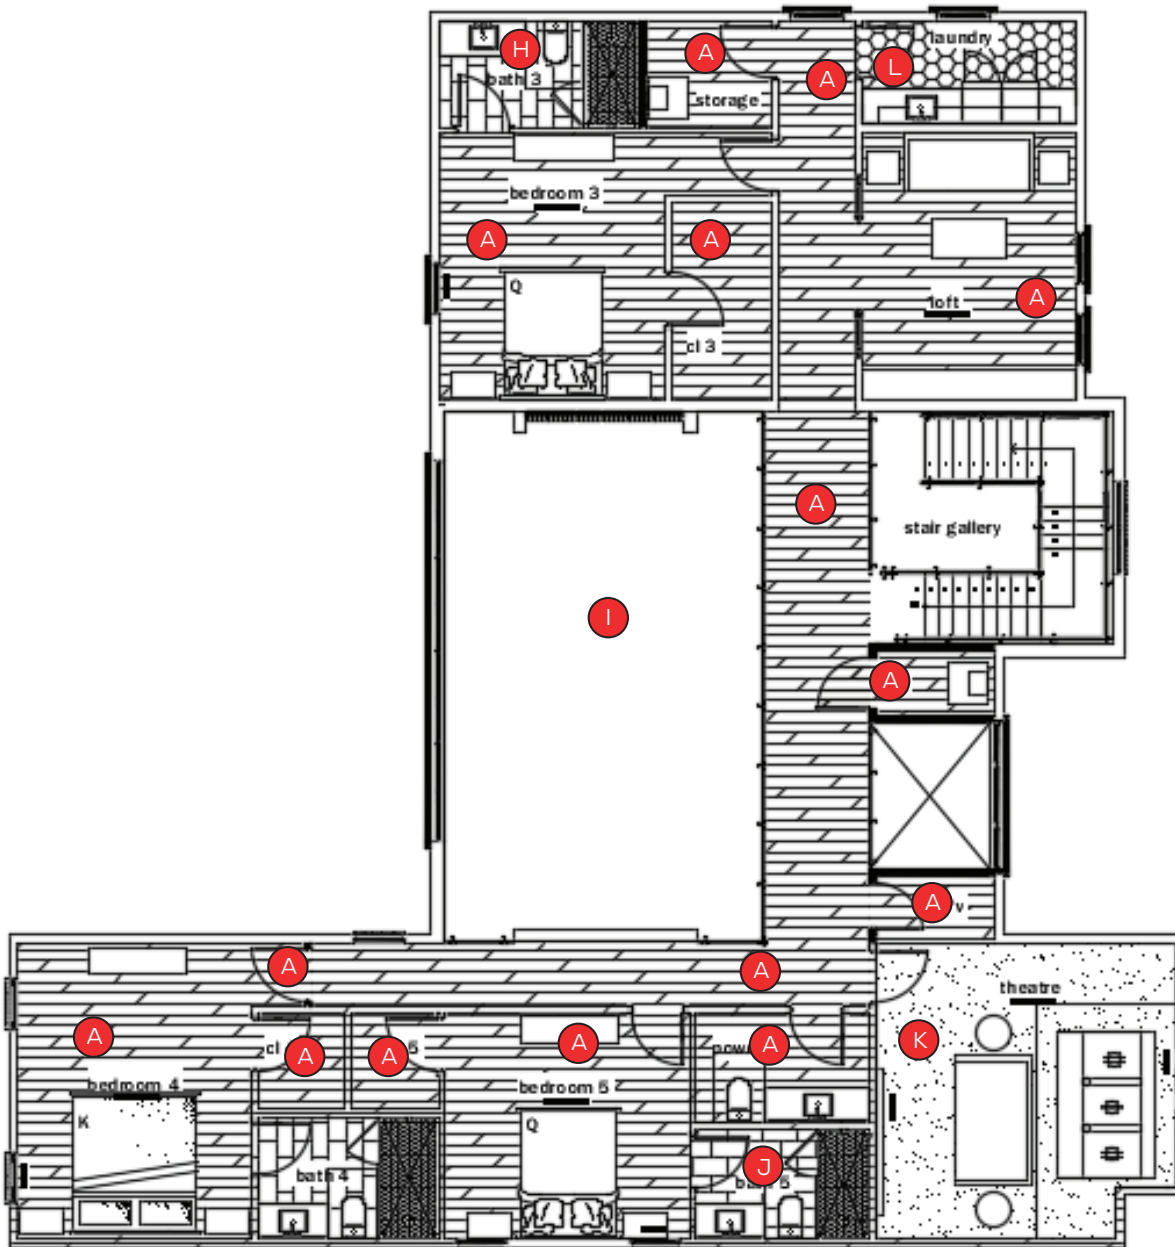

LAKE SHEEN SOUND LOT 6 | 2ND FLOOR FLOORING SCHEDULE

A Wood- Sawgrass Hills Melrose White Oak

H Tile- Tesoro Ever Calacatta Bianco

I Tile- Tesoro Majestic Gris

J Tile- Tesoro Avalon Statuario Grey

K Carpet- Embellished Charm Distant Thunder

L Tile- Hex Silver & Gray CheckerBoard