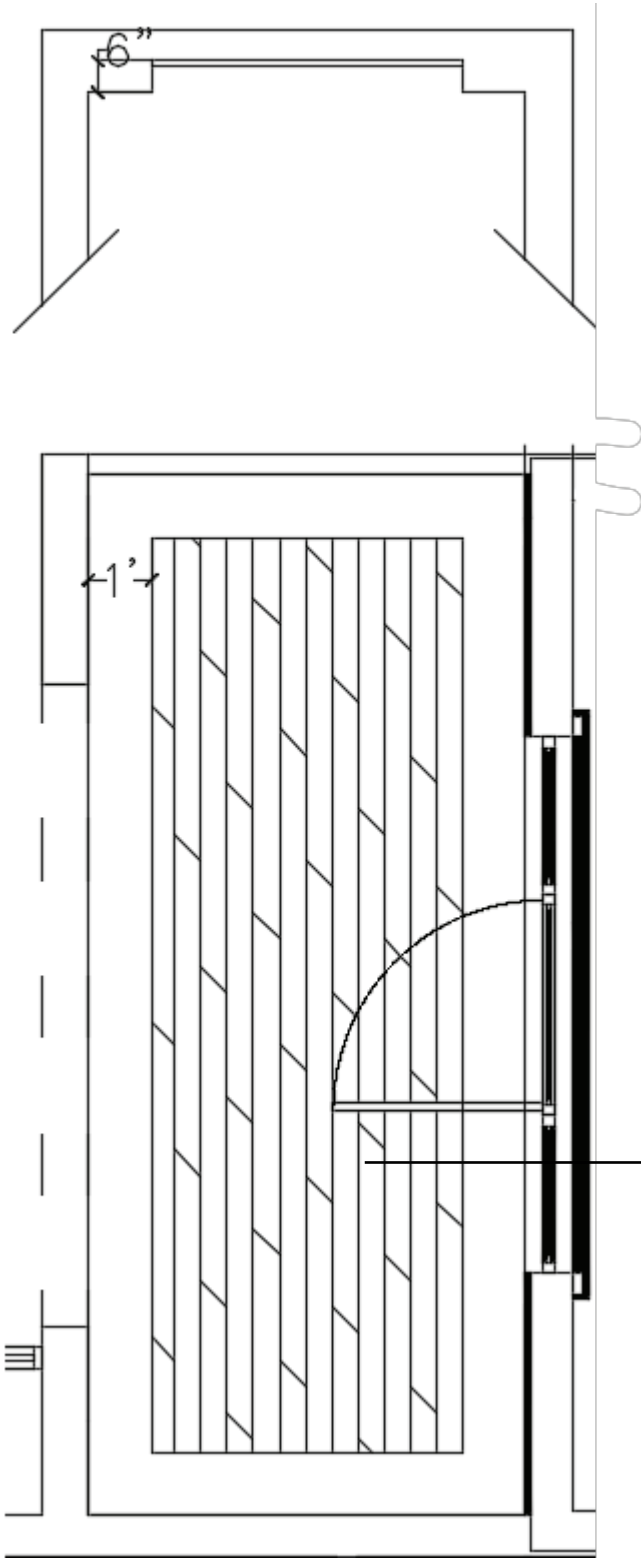

LAKE SHEEN SOUND LOT 6 | FOYER CEILING

Drywall Soffit W/ T&G in Center
Stained To Match Interior Stain
*Recessed Can Lighting