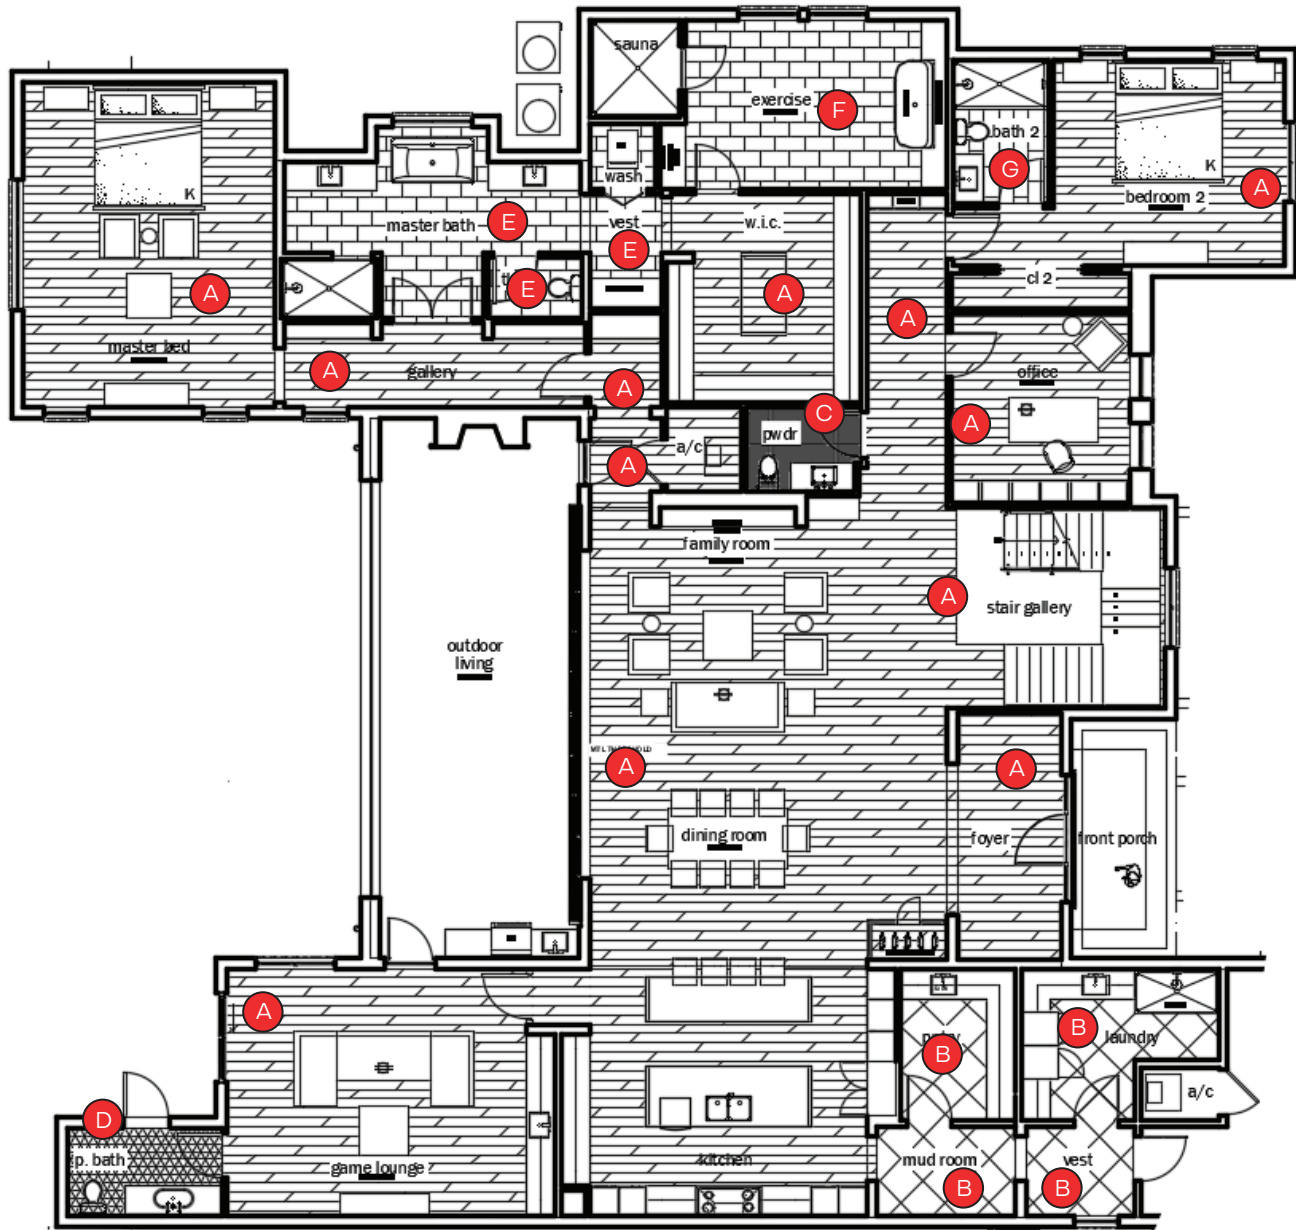

LAKE SHEEN SOUND LOT 6 | OFFICE FLOOR OUTLET

LAKE SHEEN SOUND LOT 6 | FAMILY ROOM FLOOR OUTLET

LAKE SHEEN SOUND LOT 6 | 1ST FLOOR FLOORING SCHEDULE

- Ⓐ Wood- Sawgrass Hills Melrose White Oak
- Ⓑ Tile- Daltile Scripser Oracle & Rebel Checkerboard
- Ⓒ Stone- Jeffrey Court Chapter 18 #18146 Calacatta Gold
- Ⓓ Stone- Angolo Thassos Sabbia
- Ⓔ Tile- Visconde Silver Matte
- Ⓕ Tile- Nextone Dark Natural Dot
- Ⓖ Tile- Kobe Borghini Natural