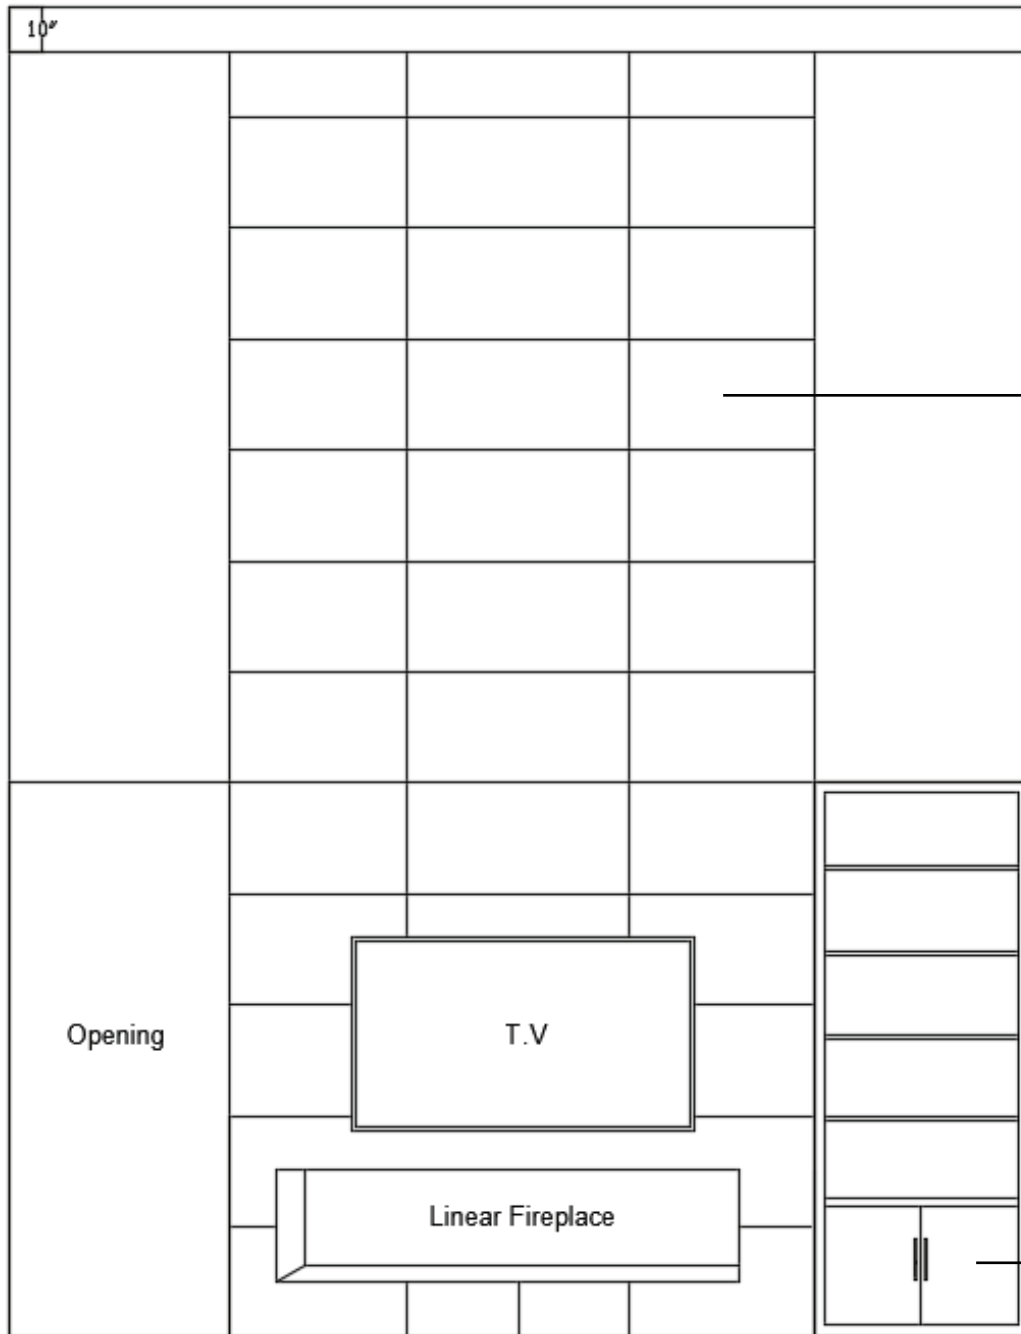

LAKE SHEEN SOUND LOT 6 | FAMILY ROOM FIREPLACE

Fireplace Cladding: Elysium Akoya Silver Polished 24x48 Stacked Horizontally

Built-in Stained to match Interior Stain