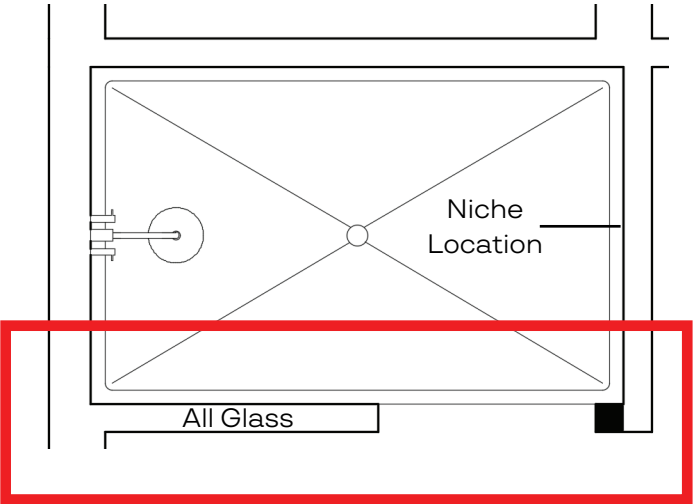

LAKE SHEEN SOUND LOT 6 | MASTER BATH