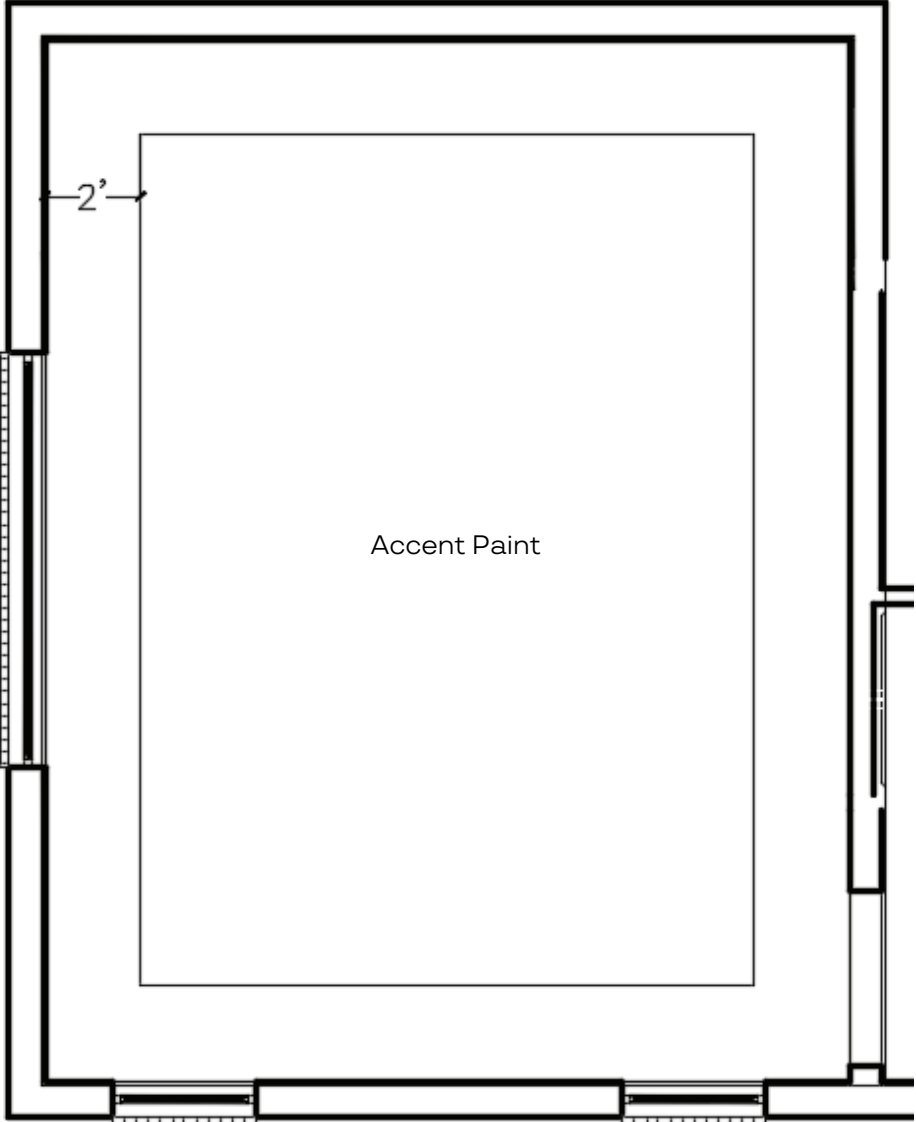

LAKE SHEEN SOUND LOT 6 | MASTER BEDROOM CEILING

Perimeter Soffit W/ Accent Paint & Lighting