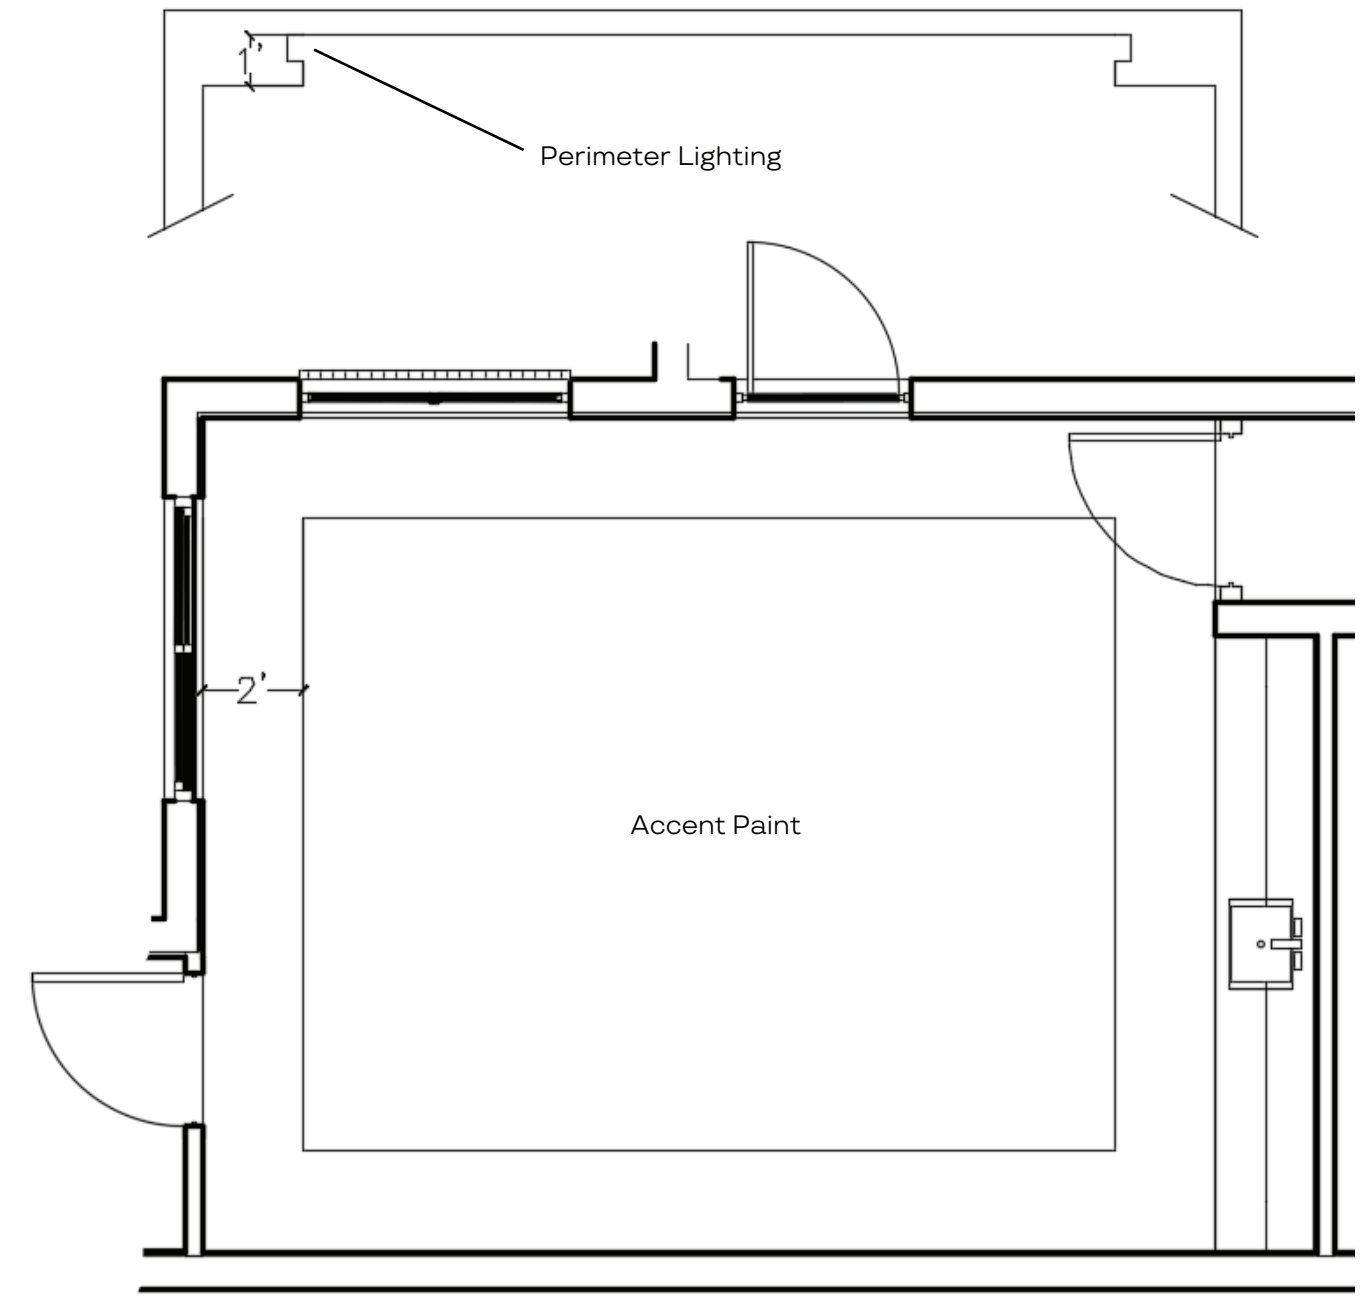

LAKE SHEEN SOUND LOT 6 | GAME ROOM

*Note- Door Added to Game Room

Black Metal and Glass

LAKE SHEEN SOUND LOT 6 | GAME ROOM CEILING

Perimeter Soffit W/ Accent Paint & Lighting

Cabinet Design Concept

LAKE SHEEN SOUND LOT 6 | GAME ROOM BAR