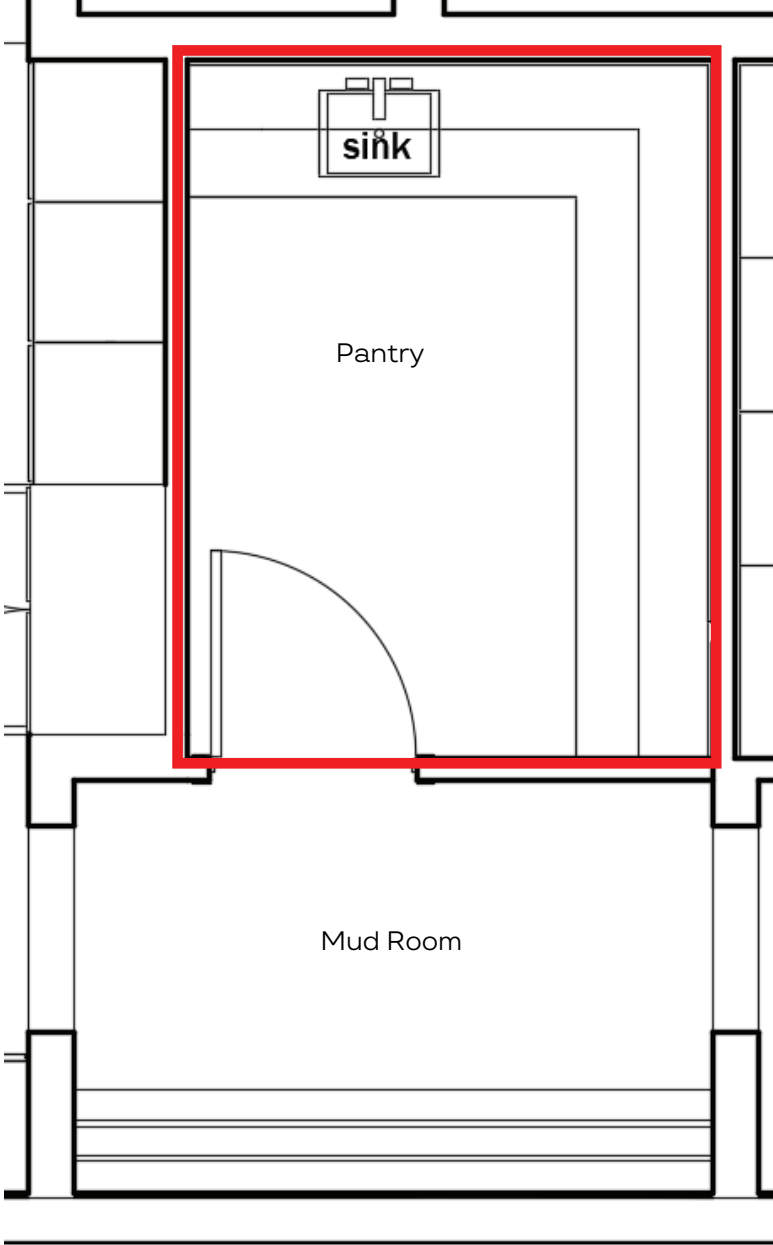

LAKE SHEEN SOUND LOT 6 | PANTRY